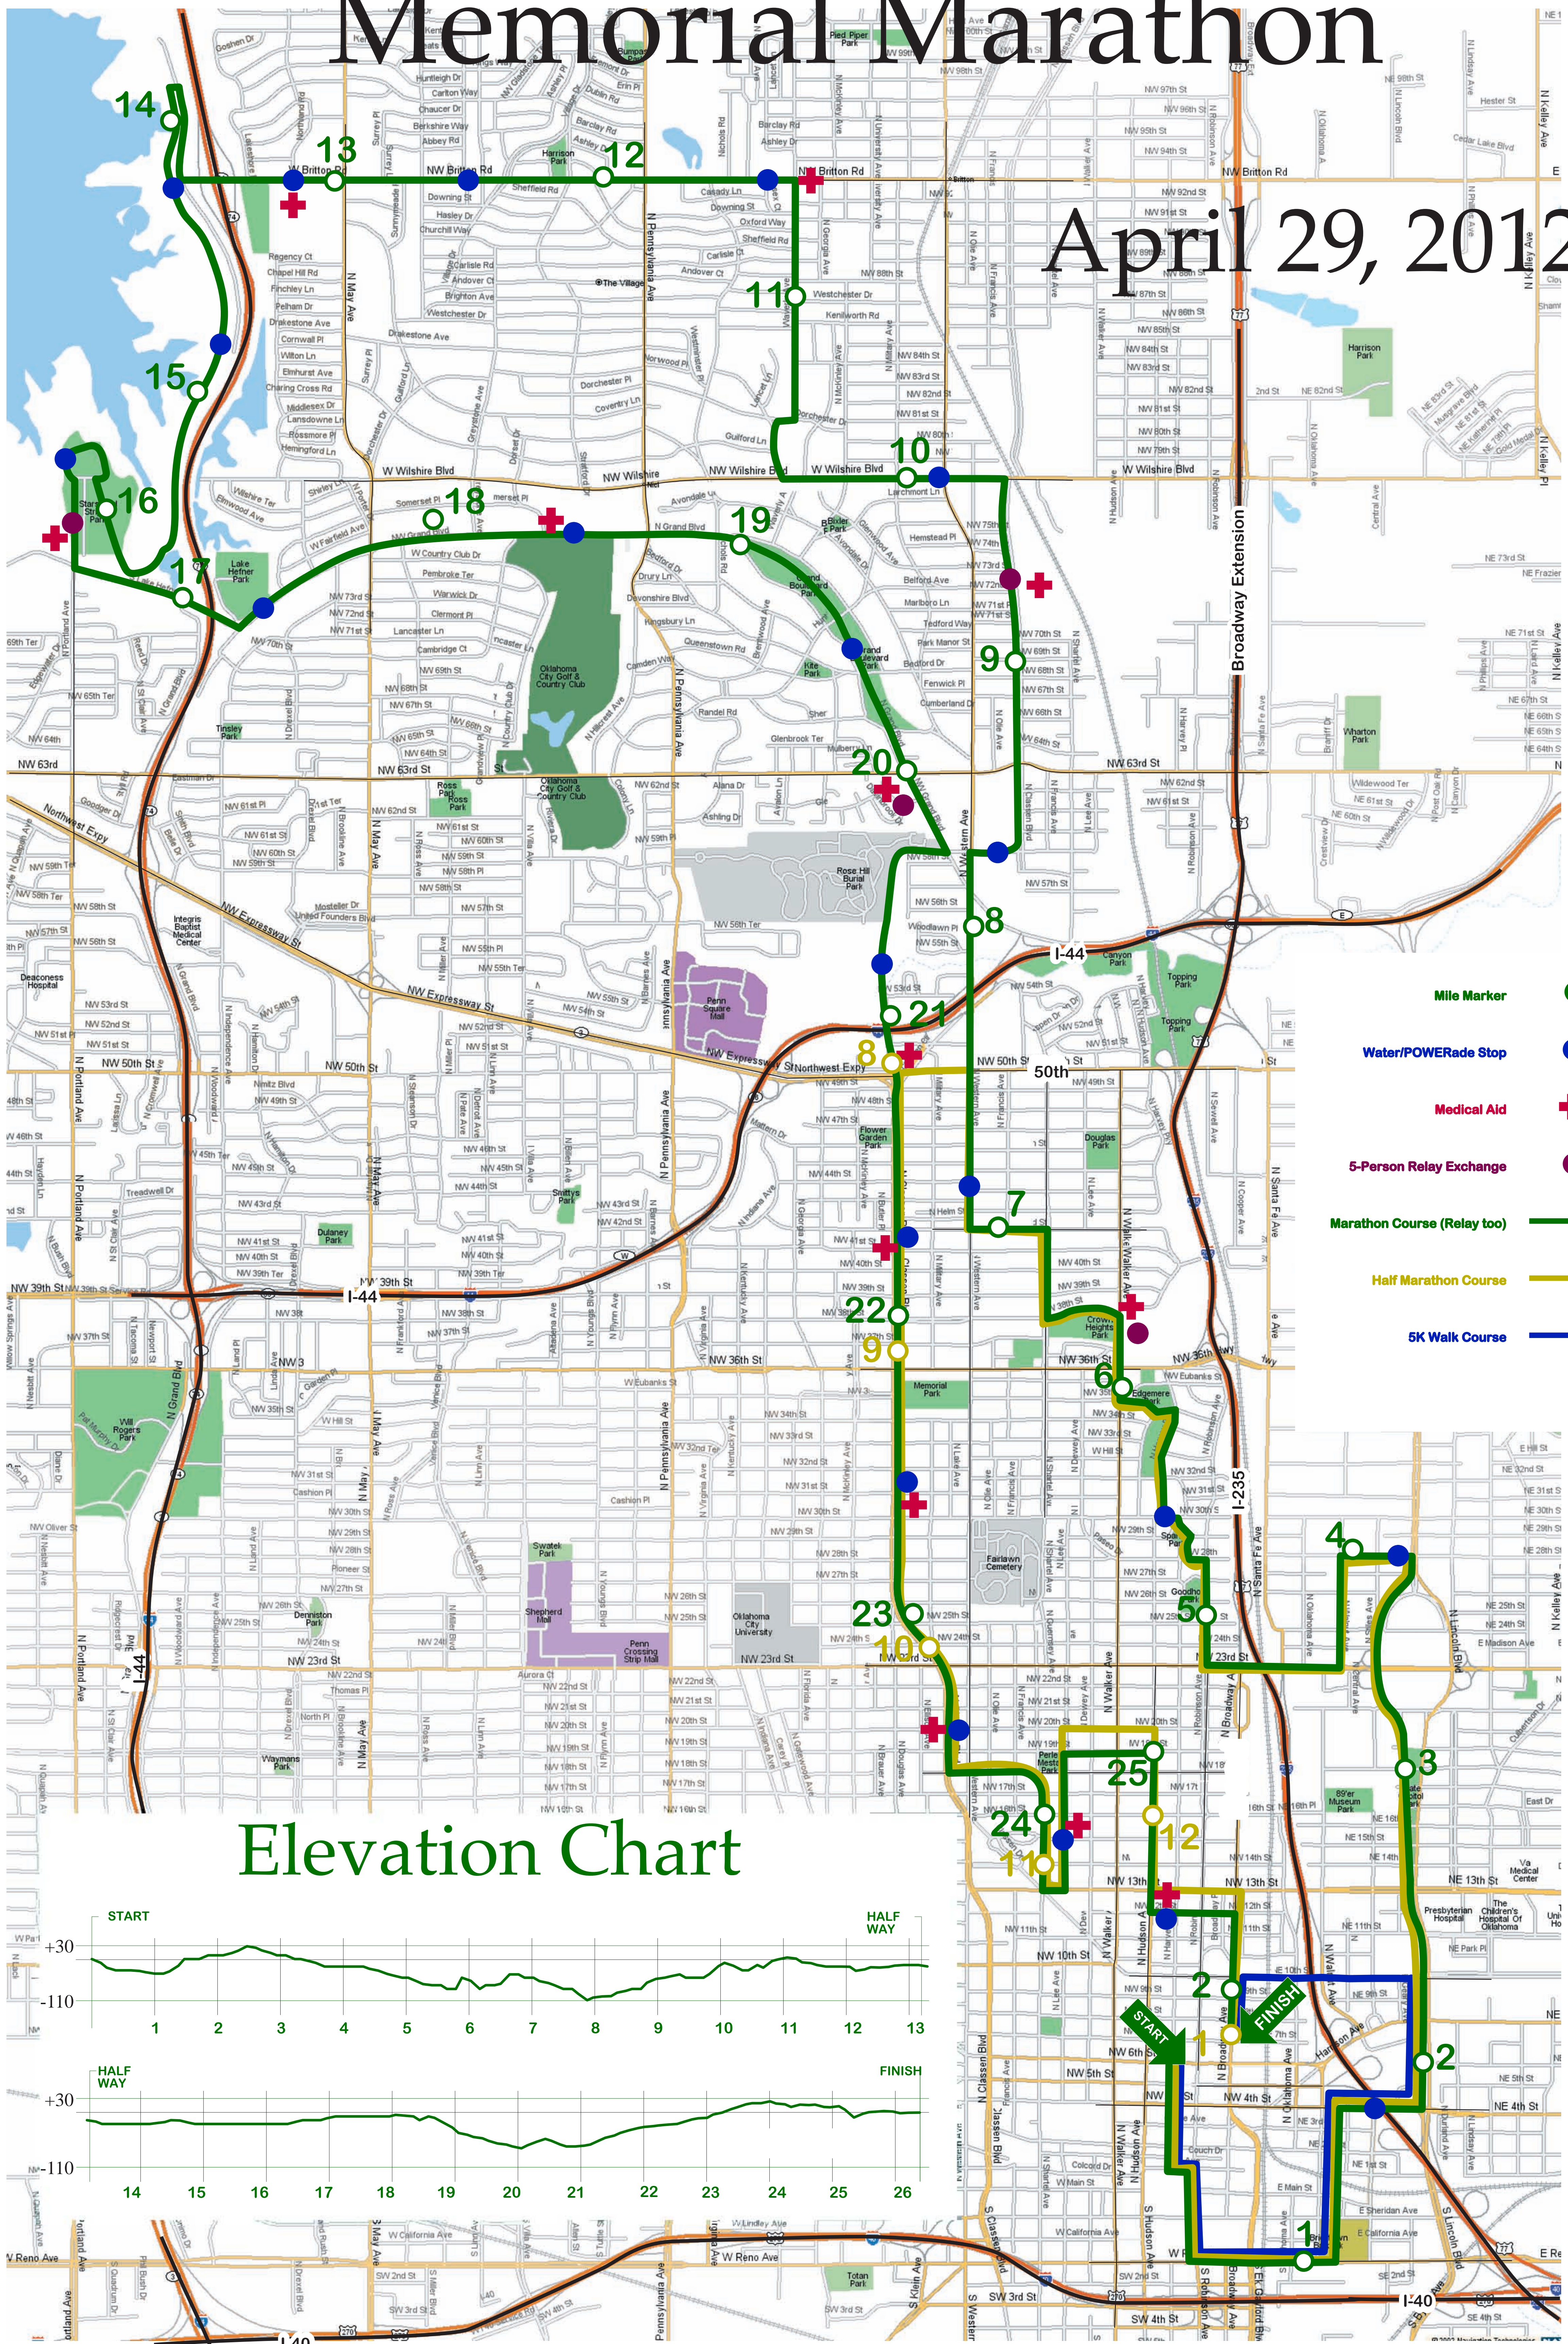

The 12th Annual Oklahoma City Memorial Marathon

April 29, 2012

Elevation Chart